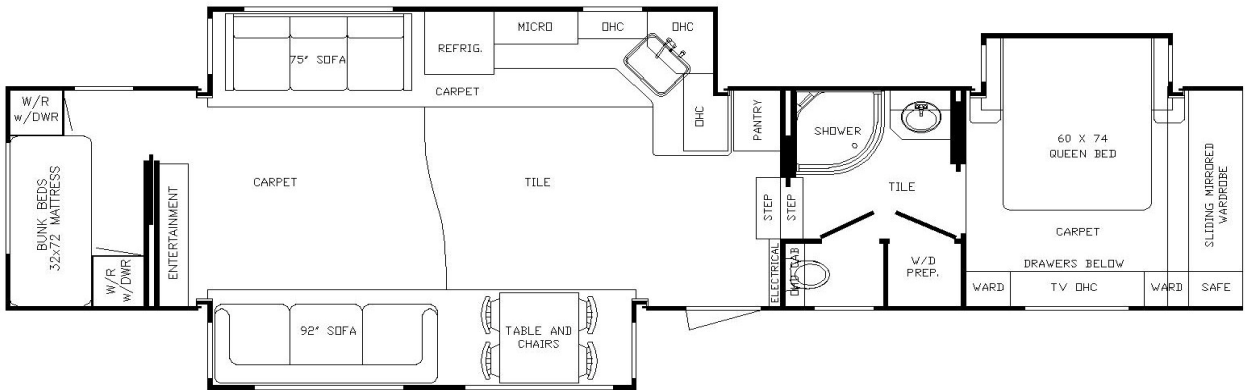

2010 Continental Coach 44' - Unit 17050

- Cabinetry - Cherry on Cherry
- Upholstry - Magnificent style Ebony Leatherette
- Countertops - Corian Black Quartz
- Valences - 5th Avenue style with black trim
- Facias - 5th Avenue style with black trim
- Floor tiles - Cream Polished Porcelian with black granite inlays