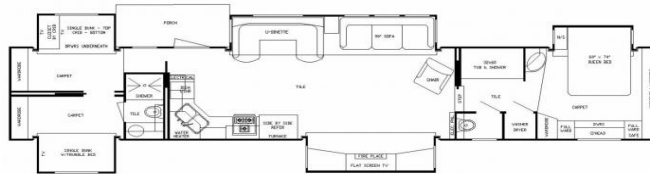

43DB3S 43' (13.1 m)

45SB4S 45' (13.7 m)

50DB5S 50' (15.2 m)

50DB6S 50' (15.2 m)

52DB5S 50' (15.8 m)

OVERSEAS FEATURES

www.forksrv.com

FRAME AND STRUCTURE

- wood with steel reinforcement super structure
- 16" oc wall, roof & floor
- 12" 19 pound, wide flange, steel i-beam frame
- maxi storage frame design
- 29k pin box
- triple axels-7000lb with 3 3/8 brakes
- equaflex suspension (all axles)
- 16" g-rated tires
- aluminum wheels
- truss roof rafters
- 7/16 roof deck
- all-weather rubber roofing
- fully enclosed metal underbelly
- insulated & heated holding tanks
- temp guard insulation pack:
- r10 sidewalls
- r19 roof/front/back
- r26 underbelly
- 76" minimum slide room ceiling height
- basement storage w/ carpeting
- rear stabilizer jacks