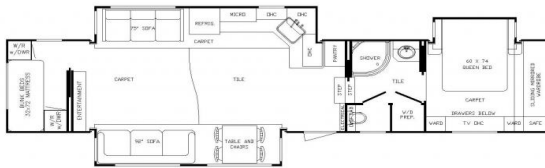

2010 Continental Coach Fifth Wheel

43KS3 43' (13.1 m)

43RE3 43' (13.1 m)

43RL4 43' (13.1 m)

43KS3DB 43' (13.1 m)

43RE3DB 43' (13.1 m)

43RL4DB 43' (13.1 m)

CUSTOM FLOORPLANS

- wood with steel reinforcement super structure
- 16" oc wall, roof & floor
- 12" 19 pound, wide flange, steel i-beam frame
- maxi storage frame design
- 29k pin box
- triple axels-7000lb with 3 3/8 brakes
- equaflex suspension (all axles)
- 16" g-rated tires
- aluminum wheels
- truss roof rafters
- 7/16 roof deck
- all-weather rubber roofing
- fully enclosed metal underbelly
- insulated & heated holding tanks
- temp guard insulation pack:
- r10 sidewalls
- r19 roof/front/back
- r26 underbelly
- 76" minimum slide room ceiling height
- basement storage w/ carpeting
- rear stabilizer jacks