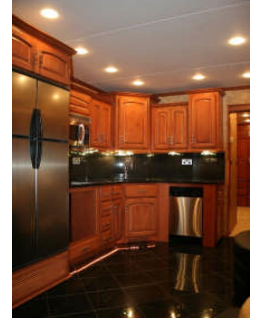

2010 Continental Coach Fifth Wheel

43KS3 43' (13.1 m)