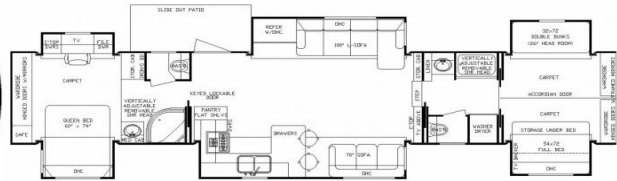

50DB6S 50' (15.2 m)