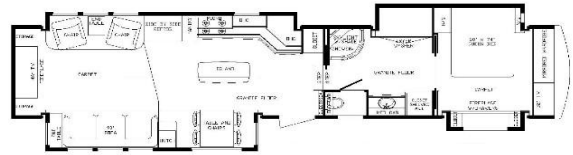

45SB4S 45' (13.7 m)