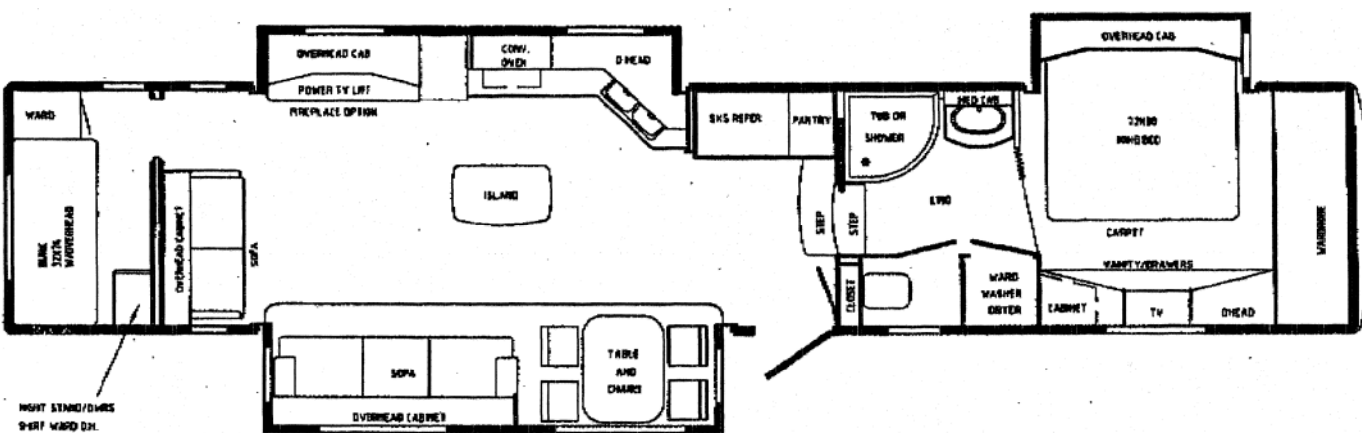

DRV Mobile Suites & Elite Suites - Floorplan Variations - 04 August 2010

Skala 43' = 7.21"