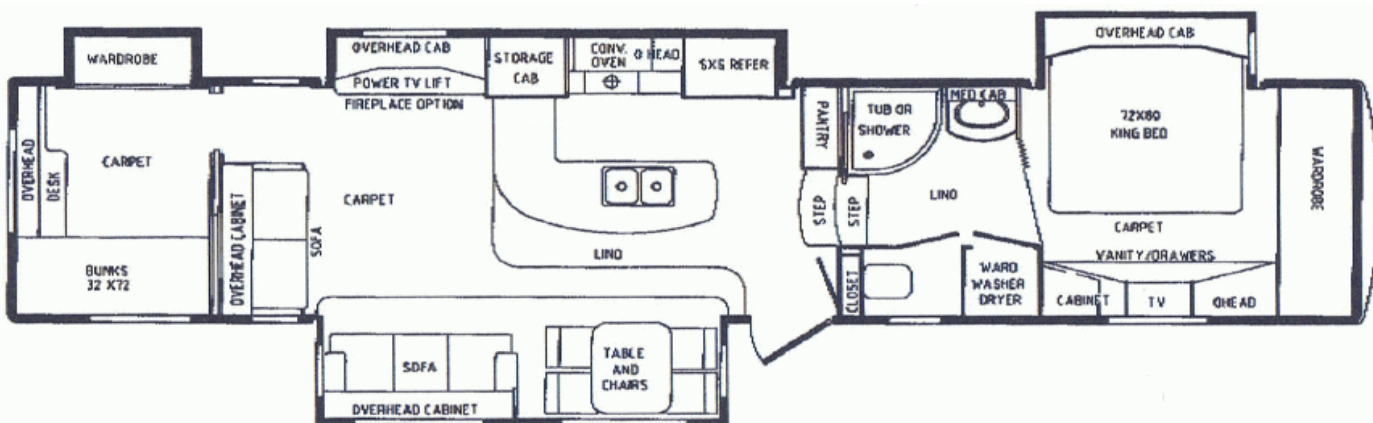

DRV Mobile Suites & Elite Suites - Floorplan Variations - 04 August 2010

Skala 43' = 7.21"