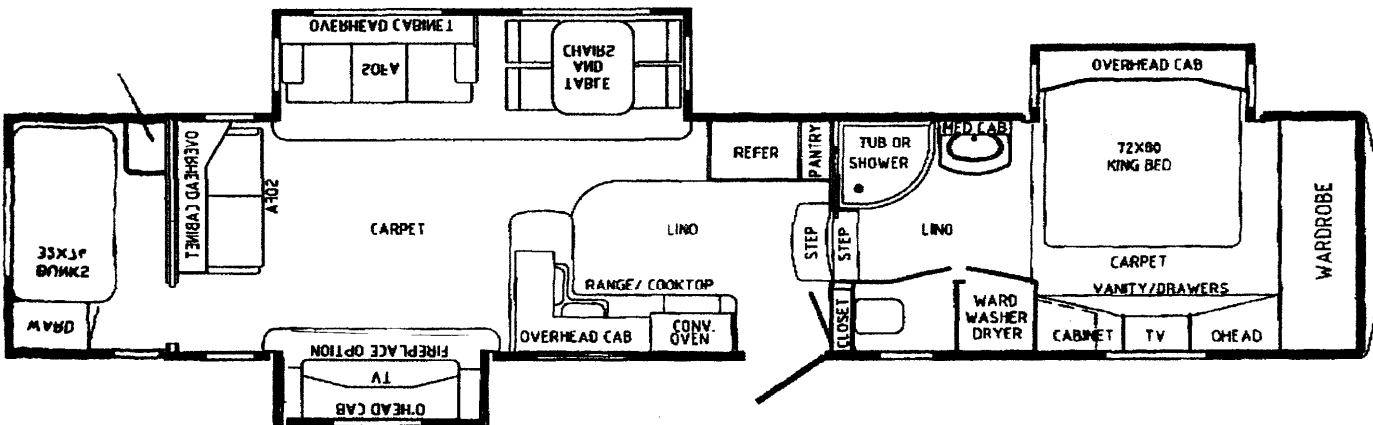

DRV Mobile Suites & Elite Suites - Floorplan Variations - 04 August 2010

Skala 43' = 7.21"