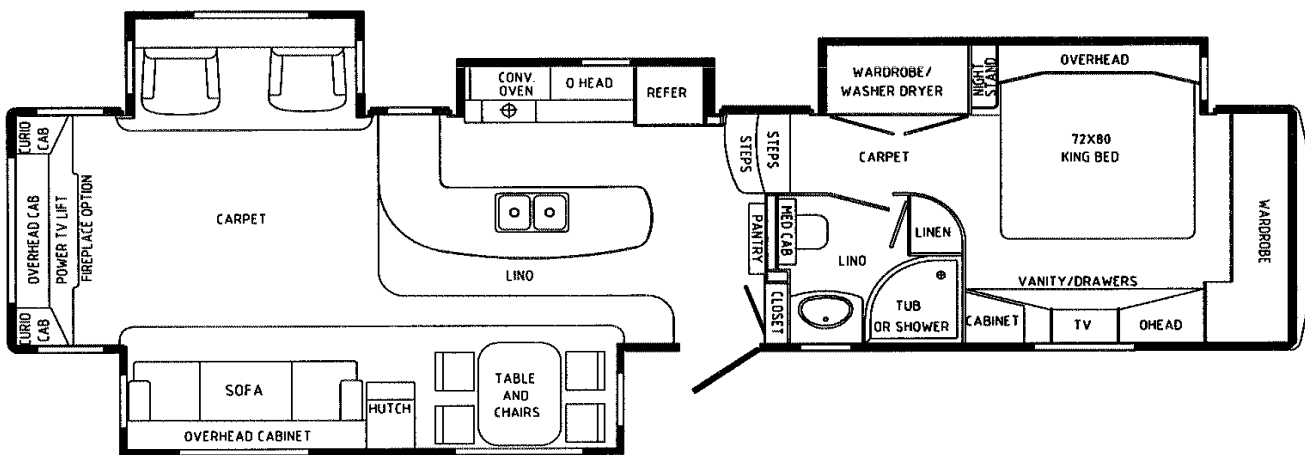

DRV Mobile Suites & Elite Suites - Floorplan Variations - 04 August 2010

Skala 43' = 7.21"