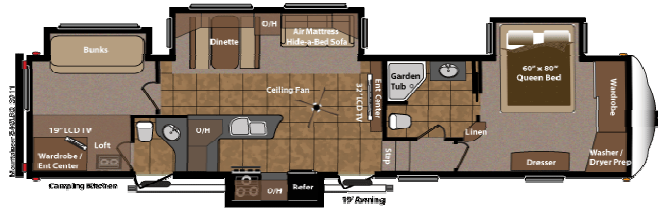

2011 Keystone Montana Mountaineer Fifth Wheel - 346LBQ

L 38' 2" = 11.63m

www.keystonerv.com