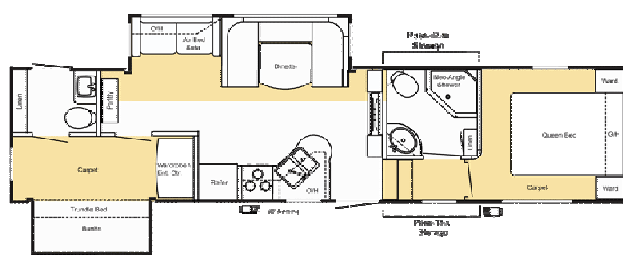

# 2010 Keystone Copper Canyon Fifth Wheels

248FWRB 29'5" - 8,97m

252FWRL 28'11" - 8,81m

273FWRET 30'11" - 9,42m

292FWBH 34'7" - 10,50m

314FWRL - TBD

324FWBH 38'6" - 9,11m