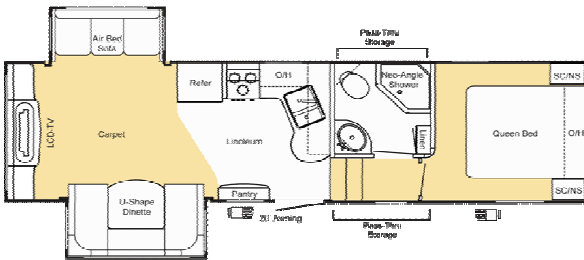

# 2010 Keystone Copper Canyon Fifth Wheels

248FWRB 29'5" - 8,97m

252FWRL 28'11" - 8,81m

273FWRET 30'11" - 9,42m

292FWBH 34'7" - 10,50m

314FWRL - TBD

324FWBH 38'6" - 9,11m