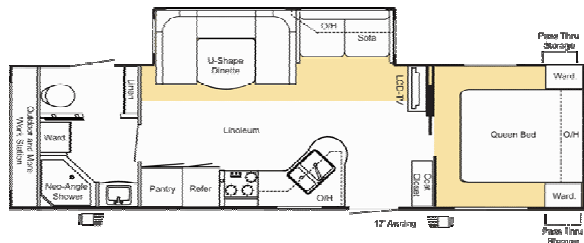

# 2010 Keystone Copper Canyon Fifth Wheels

248FWRB 29'5" - 8,97m

252FWRL 28'11" - 8,81m

273FWRET 30'11" - 9,42m

292FWBH 34'7" - 10,50m

314FWRL - TBD

324FWBH 38'6" - 9,11m