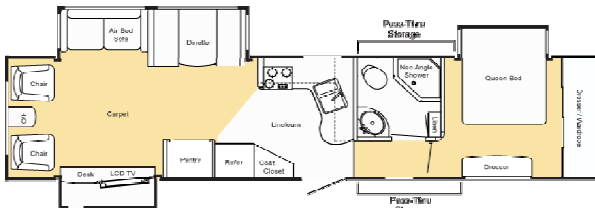

# 2010 Keystone Copper Canyon Fifth Wheels

248FWRB 29'5" - 8,97m

252FWRL 28'11" - 8,81m

273FWRET 30'11" - 9,42m

292FWBH 34'7" - 10,50m

314FWRL - TBD

324FWBH 38'6" - 9,11m