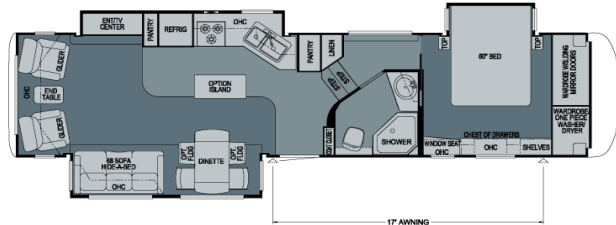

Newmar Cypress 2009 Fifth Wheels

35KSAH