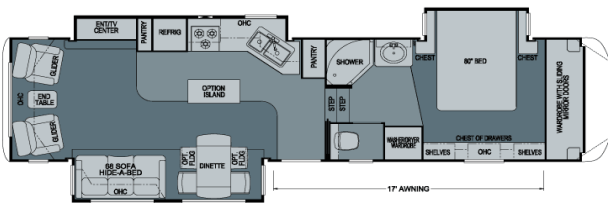

Newmar Cypress 2009 Fifth Wheels

35KSRL