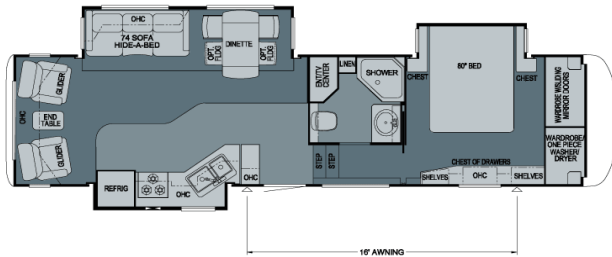

Newmar Cypress 2009 Fifth Wheels

33RLSH