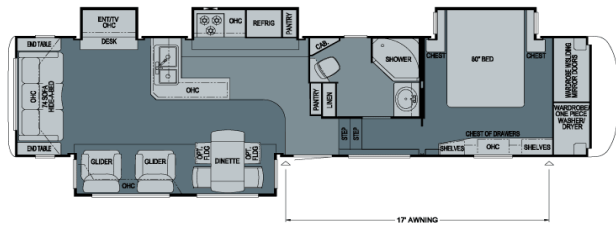

36LKSH

36RBDS

36RLSK

37LSRE

39CKDB

Model	Tire Size	GAWR	GVWR	Length	Height	Width	Dry Weight	Hitch Weight
31RLKS	235/85R16-G	7,000 lb.	15,500 lb.	34' 8"	12' 11"	101"	12,245 lb.	2,325 lb.
32CKAH	235/85R16-G	7,000 lb.	15,500 lb.	35' 7"	12' 11"	101"	11,650 lb.	2,215 lb.
32RKSH	235/85R16-G	7,000 lb.	15,500 lb.	35' 8"	12' 11"	101"	12,080 lb.	2,295 lb.
33RBHB	235/85R16-G	7,000 lb.	16,100 lb.	36' 8"	12' 11"	101"	13,000 lb.	2,470 lb.
33RLSH	235/85R16-G	7,000 lb.	16,100 lb.	36' 4"	12' 11"	101"	12,650 lb.	2,405 lb.
35KSAH	235/85R16-G	7,000 lb.	16,100 lb.	38' 6"	12' 11"	101"	12,875 lb.	2,445 lb.
35KSRL	235/85R16-G	7,000 lb.	16,100 lb.	38' 6"	12' 11"	101"	13,300 lb.	2,525 lb.
36LKSH	215/75R17.5-H	8,000 lb.	17,500 lb.	39' 7"	12' 11"	101"	14,020 lb.	2,665 lb.
36RBDS	215/75R17.5-H	8,000 lb.	17,500 lb.	39' 9"	12' 11"	101"	14,335 lb.	2,725 lb.
36RLSK	235/85R16-G	7,000 lb.	16,100 lb.	38' 11"	12' 11"	101"	12,820 lb.	2,435 lb.
37LSRE	235/85R16-G	7,000 lb.	16,600 lb.	39' 11"	12' 11"	101"	13,520 lb.	2,570 lb.
39CKDB	215/75R17.5-H	8,000 lb.	17,500 lb.	42'	12' 11"	101"	13,985 lb.	2,660 lb.

Model	Fresh Water	Grey	Sewage	Hitch Height	Furnace
31RLKS	75 gal.	84 gal.	42 gal.	47"	35,000 Btu
32CKAH	75 gal.	84 gal.	42 gal.	47"	35,000 Btu
32RKSH	75 gal.	84 gal.	42 gal.	47"	35,000 Btu
33RBHB	75 gal.	84 gal.	84 gal.	47"	35,000 Btu
33RLSH	75 gal.	84 gal.	42 gal.	47"	35,000 Btu
35KSAH	75 gal.	84 gal.	42 gal.	47"	35,000 Btu
35KSRL	75 gal.	84 gal.	42 gal.	47"	35,000 Btu
36LKSH	75 gal.	84 gal.	42 gal.	47"	35,000 Btu
36RBDS	75 gal.	84 gal.	84 gal.	47"	35,000 Btu
36RLSK	75 gal.	84 gal.	42 gal.	47"	35,000 Btu
37LSRE	75 gal.	84 gal.	42 gal.	47"	35,000 Btu
39CKDB	75 gal.	84 gal.	84 gal.	47"	35,000 Btu