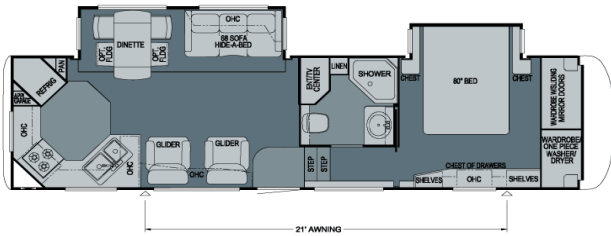

Newmar Cypress 2009 Fifth Wheels

32RKSH