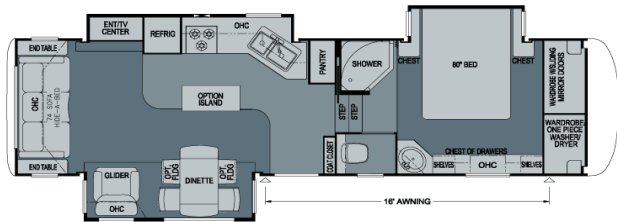

Newmar Cypress 2009 Fifth Wheels

31RLKS