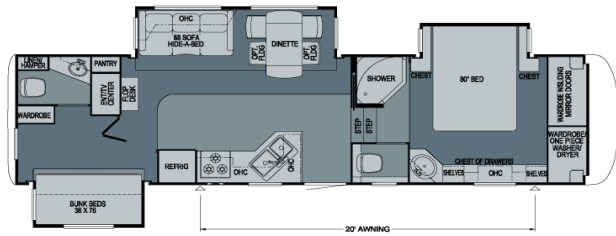

Newmar Cypress 2009 Fifth Wheels

33RBHB