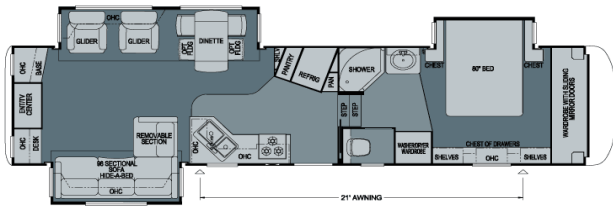

36LKSH

36RBDS

36RLSK

37LSRE

39CKDB

Model	Tire Size	GAWR	GVWR	Length	Height	Width	Dry Weight	Hitch Weight
31RLKS	235/85R16-G	7,000 lb.	15,500 lb.	34' 8"	12' 11"	101"	12,245 lb.	2,325 lb.
32CKAH	235/85R16-G	7,000 lb.	15,500 lb.	35' 7"	12' 11"	101"	11,650 lb.	2,215 lb.
32RKSH	235/85R16-G	7,000 lb.	15,500 lb.	35' 8"	12' 11"	101"	12,080 lb.	2,295 lb.
33RBHB	235/85R16-G	7,000 lb.	16,100 lb.	36' 8"	12' 11"	101"	13,000 lb.	2,470 lb.
33RLSH	235/85R16-G	7,000 lb.	16,100 lb.	36' 4"	12' 11"	101"	12,650 lb.	2,405 lb.
35KSAH	235/85R16-G	7,000 lb.	16,100 lb.	38' 6"	12' 11"	101"	12,875 lb.	2,445 lb.
35KSRL	235/85R16-G	7,000 lb.	16,100 lb.	38' 6"	12' 11"	101"	13,300 lb.	2,525 lb.
36LKSH	215/75R17.5-H	8,000 lb.	17,500 lb.	39' 7"	12' 11"	101"	14,020 lb.	2,665 lb.
36RBDS	215/75R17.5-H	8,000 lb.	17,500 lb.	39' 9"	12' 11"	101"	14,335 lb.	2,725 lb.
36RLSK	235/85R16-G	7,000 lb.	16,100 lb.	38' 11"	12' 11"	101"	12,820 lb.	2,435 lb.
37LSRE	235/85R16-G	7,000 lb.	16,600 lb.	39' 11"	12' 11"	101"	13,520 lb.	2,570 lb.
39CKDB	215/75R17.5-H	8,000 lb.	17,500 lb.	42'	12' 11"	101"	13,985 lb.	2,660 lb.

Model	Fresh Water	Grey	Sewage	Hitch Height	Furnace
31RLKS	75 gal.	84 gal.	42 gal.	47"	35,000 Btu
32CKAH	75 gal.	84 gal.	42 gal.	47"	35,000 Btu
32RKSH	75 gal.	84 gal.	42 gal.	47"	35,000 Btu
33RBHB	75 gal.	84 gal.	84 gal.	47"	35,000 Btu
33RLSH	75 gal.	84 gal.	42 gal.	47"	35,000 Btu
35KSAH	75 gal.	84 gal.	42 gal.	47"	35,000 Btu
35KSRL	75 gal.	84 gal.	42 gal.	47"	35,000 Btu
36LKSH	75 gal.	84 gal.	42 gal.	47"	35,000 Btu
36RBDS	75 gal.	84 gal.	84 gal.	47"	35,000 Btu
36RLSK	75 gal.	84 gal.	42 gal.	47"	35,000 Btu
37LSRE	75 gal.	84 gal.	42 gal.	47"	35,000 Btu
39CKDB	75 gal.	84 gal.	84 gal.	47"	35,000 Btu