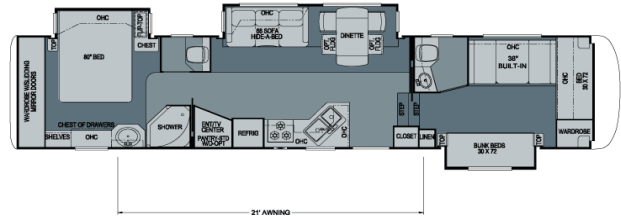

36LKSH

36RBDS

36RLSK

37LSRE

39CKDB

Model	Tire Size	GAWR	GVWR	Length	Height	Width	Dry Weight	Hitch Weight
31RLKS	235/85R16-G	7,000 lb.	15,500 lb.	34' 8"	12' 11"	101"	12,245 lb.	2,325 lb.
32CKAH	235/85R16-G	7,000 lb.	15,500 lb.	35' 7"	12' 11"	101"	11,650 lb.	2,215 lb.
32RKSH	235/85R16-G	7,000 lb.	15,500 lb.	35' 8"	12' 11"	101"	12,080 lb.	2,295 lb.
33RBHB	235/85R16-G	7,000 lb.	16,100 lb.	36' 8"	12' 11"	101"	13,000 lb.	2,470 lb.
33RLSH	235/85R16-G	7,000 lb.	16,100 lb.	36' 4"	12' 11"	101"	12,650 lb.	2,405 lb.
35KSAH	235/85R16-G	7,000 lb.	16,100 lb.	38' 6"	12' 11"	101"	12,875 lb.	2,445 lb.
35KSRL	235/85R16-G	7,000 lb.	16,100 lb.	38' 6"	12' 11"	101"	13,300 lb.	2,525 lb.
36LKSH	215/75R17.5-H	8,000 lb.	17,500 lb.	39' 7"	12' 11"	101"	14,020 lb.	2,665 lb.
36RBDS	215/75R17.5-H	8,000 lb.	17,500 lb.	39' 9"	12' 11"	101"	14,335 lb.	2,725 lb.
36RLSK	235/85R16-G	7,000 lb.	16,100 lb.	38' 11"	12' 11"	101"	12,820 lb.	2,435 lb.
37LSRE	235/85R16-G	7,000 lb.	16,600 lb.	39' 11"	12' 11"	101"	13,520 lb.	2,570 lb.
39CKDB	215/75R17.5-H	8,000 lb.	17,500 lb.	42'	12' 11"	101"	13,985 lb.	2,660 lb.

Model	Fresh Water	Grey	Sewage	Hitch Height	Furnace
31RLKS	75 gal.	84 gal.	42 gal.	47"	35,000 Btu
32CKAH	75 gal.	84 gal.	42 gal.	47"	35,000 Btu
32RKSH	75 gal.	84 gal.	42 gal.	47"	35,000 Btu
33RBHB	75 gal.	84 gal.	84 gal.	47"	35,000 Btu
33RLSH	75 gal.	84 gal.	42 gal.	47"	35,000 Btu
35KSAH	75 gal.	84 gal.	42 gal.	47"	35,000 Btu
35KSRL	75 gal.	84 gal.	42 gal.	47"	35,000 Btu
36LKSH	75 gal.	84 gal.	42 gal.	47"	35,000 Btu
36RBDS	75 gal.	84 gal.	84 gal.	47"	35,000 Btu
36RLSK	75 gal.	84 gal.	42 gal.	47"	35,000 Btu
37LSRE	75 gal.	84 gal.	42 gal.	47"	35,000 Btu
39CKDB	75 gal.	84 gal.	84 gal.	47"	35,000 Btu