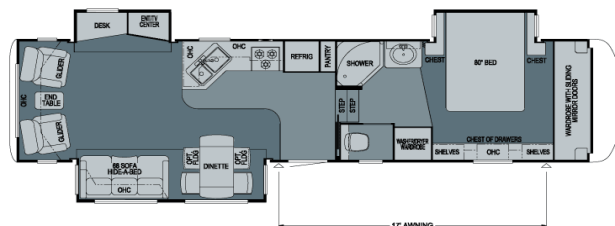

36LKSH

36RBDS

36RLSK

37LSRE

39CKDB

Model	Tire Size	GAWR	GVWR	Length	Height	Width	Dry Weight	Hitch Weight
31RLKS	235/85R16-G	7,000 lb.	15,500 lb.	34' 8"	12' 11"	101"	12,245 lb.	2,325 lb.
32CKAH	235/85R16-G	7,000 lb.	15,500 lb.	35' 7"	12' 11"	101"	11,650 lb.	2,215 lb.
32RKSH	235/85R16-G	7,000 lb.	15,500 lb.	35' 8"	12' 11"	101"	12,080 lb.	2,295 lb.
33RBHB	235/85R16-G	7,000 lb.	16,100 lb.	36' 8"	12' 11"	101"	13,000 lb.	2,470 lb.
33RLSH	235/85R16-G	7,000 lb.	16,100 lb.	36' 4"	12' 11"	101"	12,650 lb.	2,405 lb.
35KSAH	235/85R16-G	7,000 lb.	16,100 lb.	38' 6"	12' 11"	101"	12,875 lb.	2,445 lb.
35KSRL	235/85R16-G	7,000 lb.	16,100 lb.	38' 6"	12' 11"	101"	13,300 lb.	2,525 lb.
36LKSH	215/75R17.5-H	8,000 lb.	17,500 lb.	39' 7"	12' 11"	101"	14,020 lb.	2,665 lb.
36RBDS	215/75R17.5-H	8,000 lb.	17,500 lb.	39' 9"	12' 11"	101"	14,335 lb.	2,725 lb.
36RLSK	235/85R16-G	7,000 lb.	16,100 lb.	38' 11"	12' 11"	101"	12,820 lb.	2,435 lb.
37LSRE	235/85R16-G	7,000 lb.	16,600 lb.	39' 11"	12' 11"	101"	13,520 lb.	2,570 lb.
39CKDB	215/75R17.5-H	8,000 lb.	17,500 lb.	42'	12' 11"	101"	13,985 lb.	2,660 lb.

Model	Fresh Water	Grey	Sewage	Hitch Height	Furnace
31RLKS	75 gal.	84 gal.	42 gal.	47"	35,000 Btu
32CKAH	75 gal.	84 gal.	42 gal.	47"	35,000 Btu
32RKSH	75 gal.	84 gal.	42 gal.	47"	35,000 Btu
33RBHB	75 gal.	84 gal.	84 gal.	47"	35,000 Btu
33RLSH	75 gal.	84 gal.	42 gal.	47"	35,000 Btu
35KSAH	75 gal.	84 gal.	42 gal.	47"	35,000 Btu
35KSRL	75 gal.	84 gal.	42 gal.	47"	35,000 Btu
36LKSH	75 gal.	84 gal.	42 gal.	47"	35,000 Btu
36RBDS	75 gal.	84 gal.	84 gal.	47"	35,000 Btu
36RLSK	75 gal.	84 gal.	42 gal.	47"	35,000 Btu
37LSRE	75 gal.	84 gal.	42 gal.	47"	35,000 Btu
39CKDB	75 gal.	84 gal.	84 gal.	47"	35,000 Btu