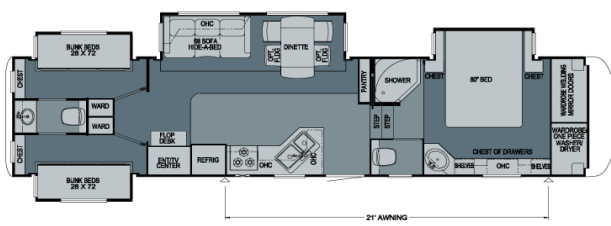

36LKSH

36RBDS

36RLSK

37LSRE

39CKDB

Model	Tire Size	GAWR	GVWR	Length	Height	Width	Dry Weight	Hitch Weight
31RLKS	235/85R16-G	7,000 lb.	15,500 lb.	34' 8"	12' 11"	101"	12,245 lb.	2,325 lb.
32CKAH	235/85R16-G	7,000 lb.	15,500 lb.	35' 7"	12' 11"	101"	11,650 lb.	2,215 lb.
32RKSH	235/85R16-G	7,000 lb.	15,500 lb.	35' 8"	12' 11"	101"	12,080 lb.	2,295 lb.
33RBHB	235/85R16-G	7,000 lb.	16,100 lb.	36' 8"	12' 11"	101"	13,000 lb.	2,470 lb.
33RLSH	235/85R16-G	7,000 lb.	16,100 lb.	36' 4"	12' 11"	101"	12,650 lb.	2,405 lb.
35KSAH	235/85R16-G	7,000 lb.	16,100 lb.	38' 6"	12' 11"	101"	12,875 lb.	2,445 lb.
35KSRL	235/85R16-G	7,000 lb.	16,100 lb.	38' 6"	12' 11"	101"	13,300 lb.	2,525 lb.
36LKSH	215/75R17.5-H	8,000 lb.	17,500 lb.	39' 7"	12' 11"	101"	14,020 lb.	2,665 lb.
36RBDS	215/75R17.5-H	8,000 lb.	17,500 lb.	39' 9"	12' 11"	101"	14,335 lb.	2,725 lb.
36RLSK	235/85R16-G	7,000 lb.	16,100 lb.	38' 11"	12' 11"	101"	12,820 lb.	2,435 lb.
37LSRE	235/85R16-G	7,000 lb.	16,600 lb.	39' 11"	12' 11"	101"	13,520 lb.	2,570 lb.
39CKDB	215/75R17.5-H	8,000 lb.	17,500 lb.	42'	12' 11"	101"	13,985 lb.	2,660 lb.

Model	Fresh Water	Grey	Sewage	Hitch Height	Furnace
31RLKS	75 gal.	84 gal.	42 gal.	47"	35,000 Btu
32CKAH	75 gal.	84 gal.	42 gal.	47"	35,000 Btu
32RKSH	75 gal.	84 gal.	42 gal.	47"	35,000 Btu
33RBHB	75 gal.	84 gal.	84 gal.	47"	35,000 Btu
33RLSH	75 gal.	84 gal.	42 gal.	47"	35,000 Btu
35KSAH	75 gal.	84 gal.	42 gal.	47"	35,000 Btu
35KSRL	75 gal.	84 gal.	42 gal.	47"	35,000 Btu
36LKSH	75 gal.	84 gal.	42 gal.	47"	35,000 Btu
36RBDS	75 gal.	84 gal.	84 gal.	47"	35,000 Btu
36RLSK	75 gal.	84 gal.	42 gal.	47"	35,000 Btu
37LSRE	75 gal.	84 gal.	42 gal.	47"	35,000 Btu
39CKDB	75 gal.	84 gal.	84 gal.	47"	35,000 Btu