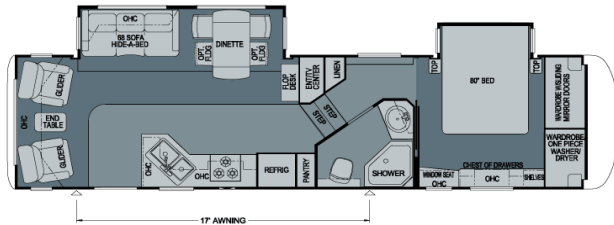

Newmar Cypress 2009 Fifth Wheels

32CKAH