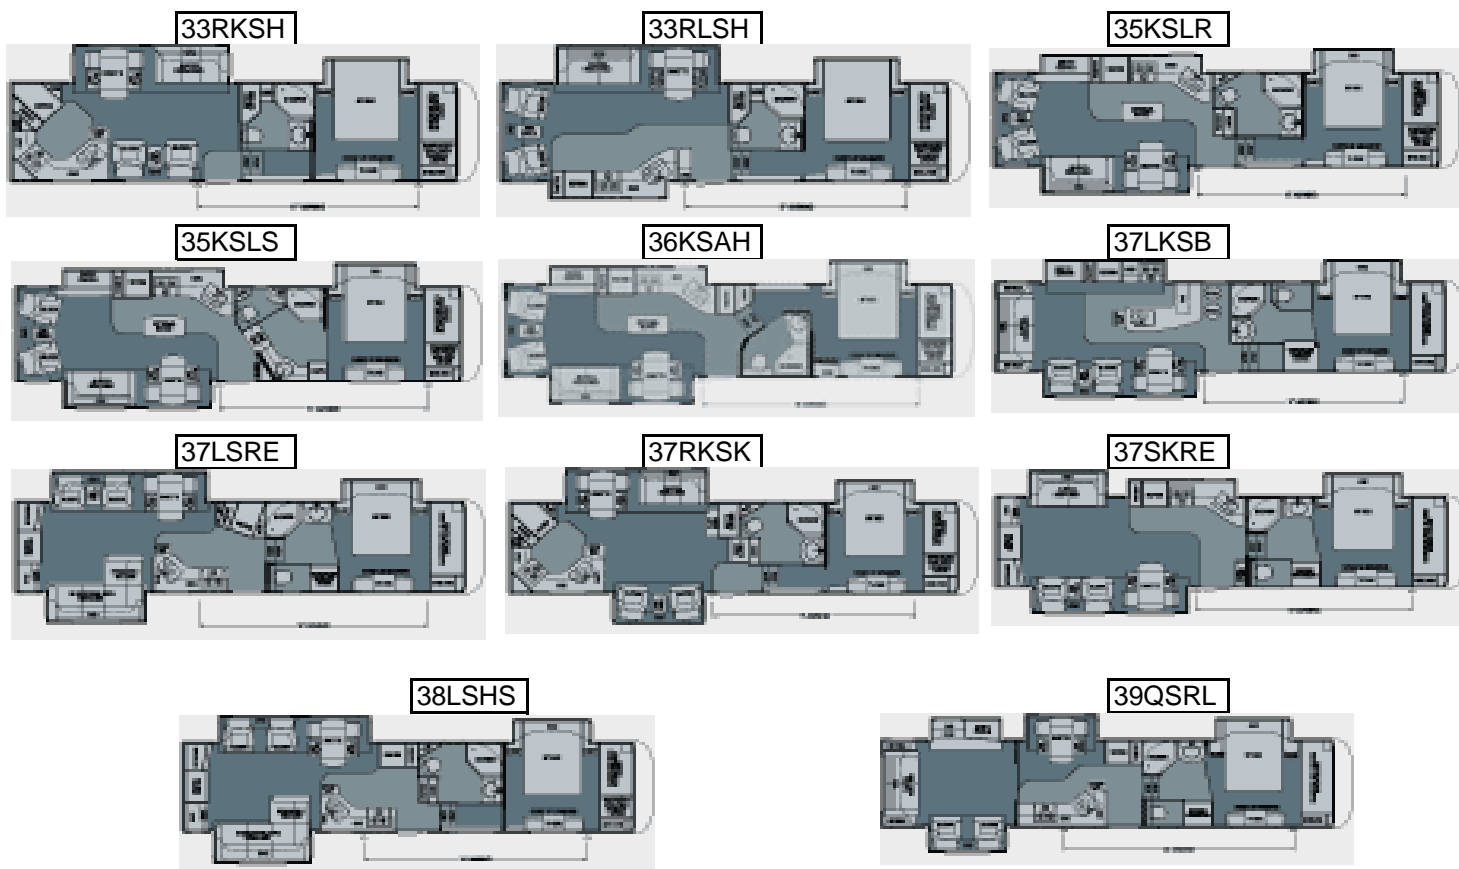

# 2009 Newmar Torrey Pine Fifth Wheel

Model	33RKSH	33RLSH	35KSLR	35KSL	36KSAH	37LKSB	37LSRE	37RKSK	37SKRE	38LSHS	39QSRL
Tire Size	235/85R 16-E	235/85R 16-E	235/85R 16-E	235/85R 16-E	235/85R 16-E	235/85R 16-E	235/85R 16-E	235/85R 16-E	235/85R 16-E	235/85R 16-E	235/85R1 6-E
GAWR	9,000 lb.	9,000 lb.	9,000 lb.	9,000 lb.	9,000 lb.	9,000 lb.	9,000 lb.	9,000 lb.	9,000 lb.	9,000 lb.	9,000 lb.
GVWR	17,550 lb	17,550 lb	17,550 lb	17,550 lb	17,550 lb	17,550 lb	17,550 lb	17,550 lb	17,550 lb	17,550 lb	17,550 lb.
Length	36' 5"	36' 5"	38' 4"	38' 4"	39' 5"	40' 4"	39' 9"	39' 10"	39' 9"	40' 9"	40' 9"
Height	12' 11"	12' 11"	12' 11"	12' 11"	12' 11"	12' 11"	12' 11"	12' 11"	12' 11"	12' 11"	12' 11"
Width	101"	101"	101"	101"	101"	101"	101"	101"	101"	101"	101"
Dry Weight	13,700 lb	14,335 lb	15,025 lb	15,025 lb	15,325 lb	15,740 lb	15,315 lb	15,525 lb	15,525 lb	15,680 lb	15,550 lb.
Hitch Weight	2,603 lb.	2,725 lb.	2,855 lb.	2,855 lb.	2,790 lb.	2,875 lb.	2,910 lb.	2,950 lb.	2,950 lb.	2,980 lb.	2,955 lb.
Fresh Water	75 gal.	75 gal.	75 gal.	75 gal.	75 gal.	75 gal.	75 gal.	75 gal.	75 gal.	75 gal.	75 gal.
Gray Water	97 gal.	97 gal.	97 gal.	97 gal.	97 gal.	97 gal.	97 gal.	97 gal.	97 gal.	97 gal.	97 gal.
Waste Water	55 gal.	55 gal.	55 gal.	55 gal.	55 gal.	55 gal.	55 gal.	55 gal.	55 gal.	55 gal.	55 gal.
Hitch Height	47"	47"	47"	47"	47"	47"	47"	47"	47"	47"	47"
Furnace	42K Btu	42K Btu	42K Btu	42K Btu	42K Btu	42K Btu	42K Btu	42K Btu	42K Btu	42K Btu	42K Btu