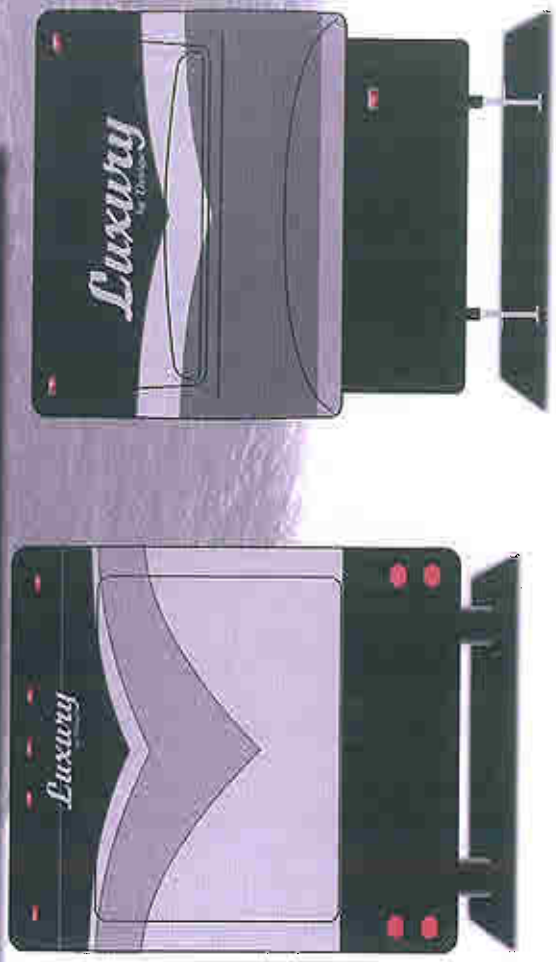

Full

Recreation by Design

5th Wheel Full Body Paint Concept

- Charcoal Option
- Charcoal (base)
- Black (mask/skirt)
- Silver 1
- Silver 2

4736 Eastland Drive
Elkhart, IN 46516
888.203.9140
info@impactgraphics.com