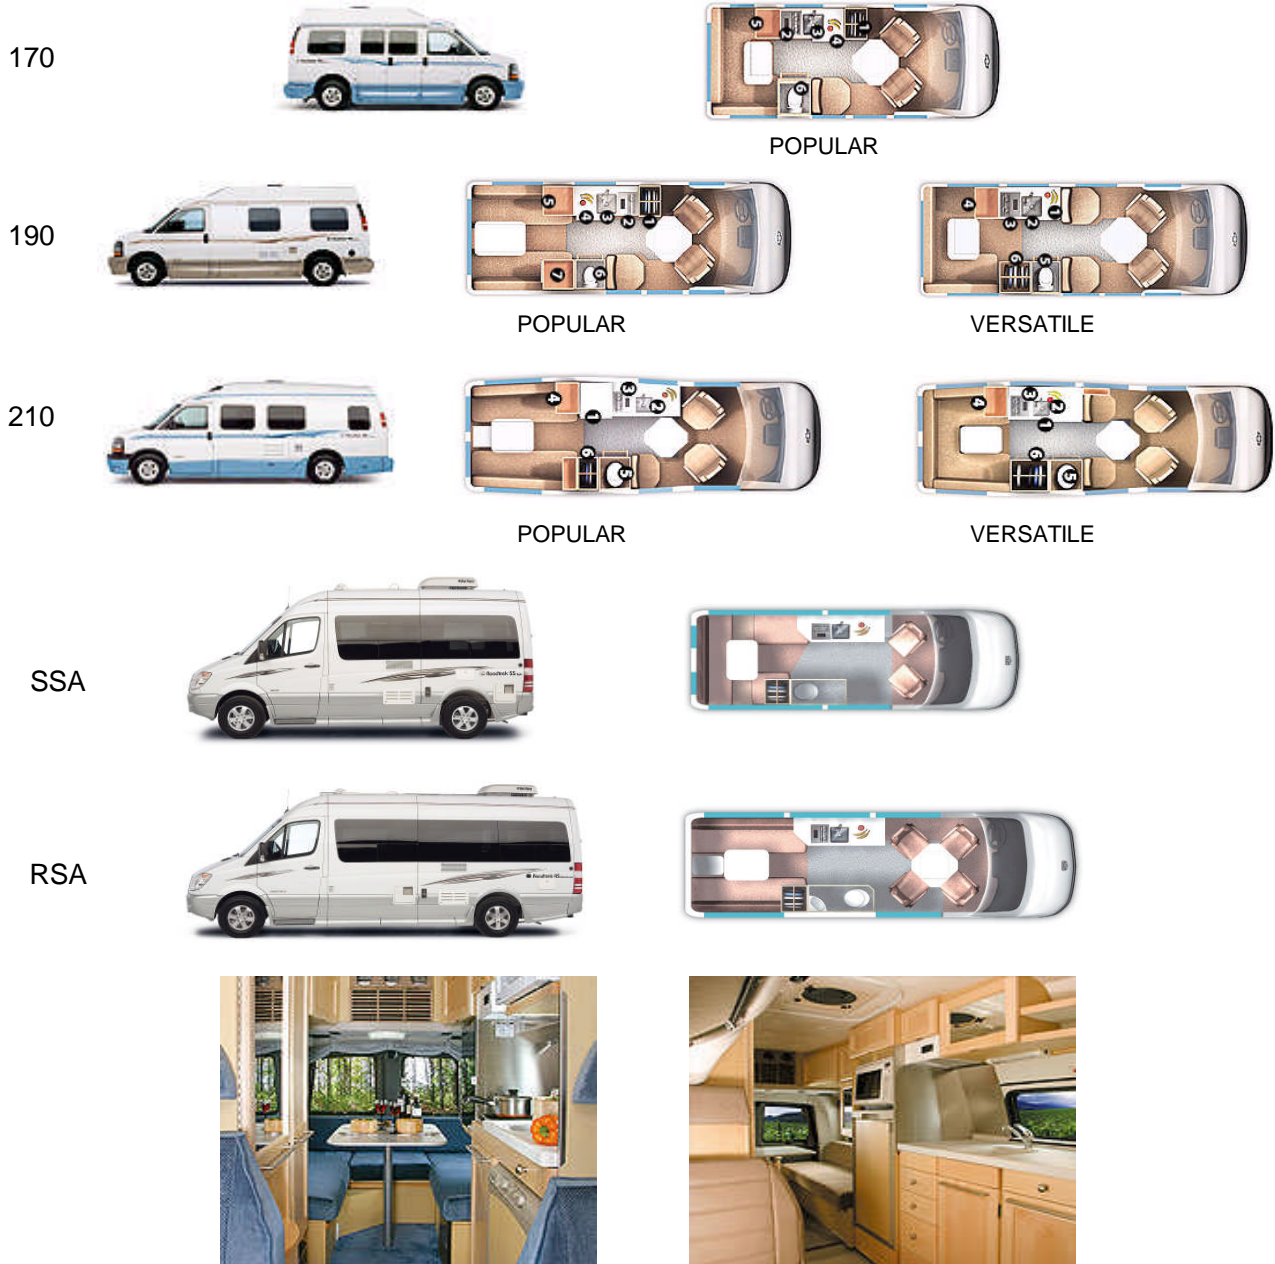

2008 Roadtrek Motorhome

SPECIFICATIONS

	170P	190P/V	210P/V	SS-Agile	RS-Adventurous
Basis	Chevy 2500 Van	Chevy 3500 Van	Chevy 3500 Van Cab	Dodge Sprinter 2500 Van	Dodge Sprinter 2500 Van
Engine	6.0 L SFI gas V8	6.0 L SFI gas V8	6.0 L SFI gas V8	Mercedes 3.0L CRD V6 T-diesel	Mercedes 3.0L CRD V6 T-diesel
Length (m)	5.72	6.22	6.68	5.91	6.94
Height (cm)	254	254	259	287	287
Width (cm)	201	201	224	202	202
Wheel base (cm)	343	394	394	366	432
Base weight (kg)	3200	3450	3,700	3,150	3,300
Gross weight (kg)	3900	4355	4,355	3,878	3,878
Standing height (cm)	185	185	188	191	191
Fuel tank (L)	117	117	117	100	100
Fresh water (L)	55	95	115	90	115
Grey water (L)	85	85	85	85 (incl. Blk)	90
Black water (L)	30	40	40	0	40
LPG tank (kg/L)	21/38	21/38	21/38	21/38	23/45